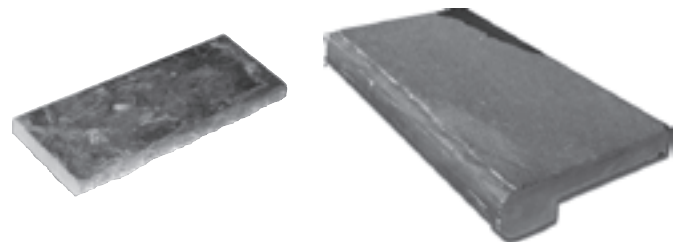

REALSTONE ACCESSORIES

Realstone accessories are all made of the same NATURAL stone which other Realstone products are produced. By finishing off a Realstone project with Realstone accessories ties everything together providing a consistency to the job. This results in a NATURAL stone look that isn't possible with composite or faux stone alternatives. Others will admire your use of NATURAL stone and its rich look. And best of all, you will enjoy that same feeling for years because it is made of NATURAL stone. Another benefit is that Realstone accessories are available in standard sizes reducing cutting, waste, and labor.

Bullnose Wall Cap/Pool Coping

ColumnCap

Wainscot/SillLedge

Natural Stone Tile

BLue Stone

Charcoal Gray

Mountain Rust

Terracotta Verde

REALSTONE ACCESSORIES SPECIFICATIONS

POOL COPING

Pool coping is available in 24" lengths (pool side) and widths of 12" or 16". The average thickness is 1½" to 2" with either a natural chiseled edge or bull nose on the pool side. The finish is natural on top.

NATURAL STONE TILE

Realstone Natural Stone is available in loose tile pieces to compliment our entire product line. These tiles can be used to finish an edge or for an entire surface. The tiles are available in two standard sizes 12" x 12" and 18" x 18". The average thickness is ½" and top finish is natural.