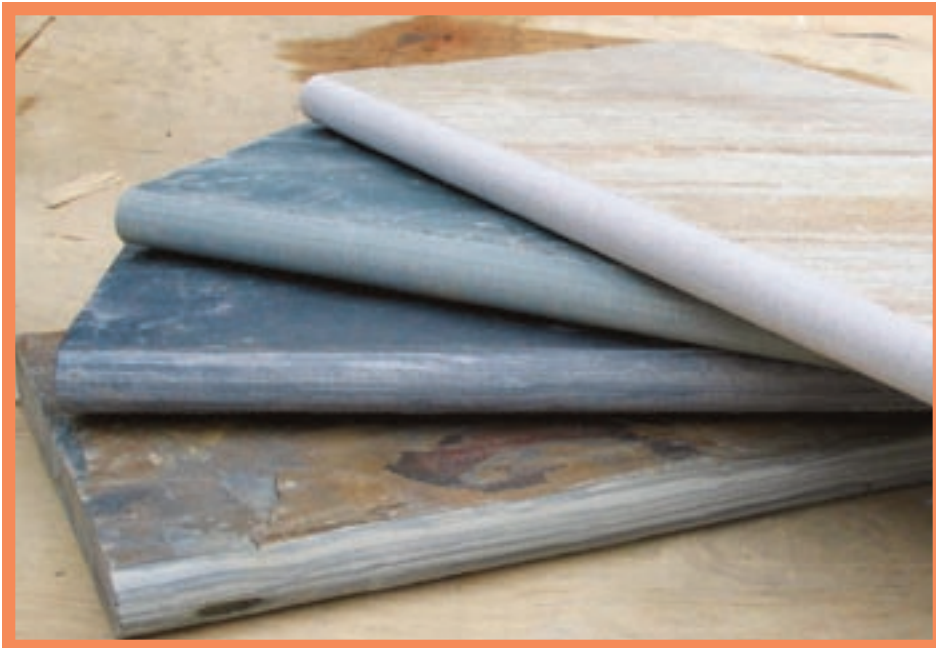

REALSTONE ACCESSORIES

Realstone accessories are all made of the same NATURAL stone which other Realstone products are produced. By finishing off a Realstone project with Realstone accessories ties everything together providing a consistency to the job. This results in a NATURAL stone look that isn't possible with composite or faux stone alternatives. Others will admire your use of NATURAL stone and its rich look. And best of all, you will enjoy that same feeling for years because it is made of NATURAL stone. Another benefit is that Realstone accessories are available in standard sizes reducing cutting, waste, and labor.

Bullnose Wall Cap/Pool Coping

ColumnCap

Wainscot/SillLedge

Natural Stone Tile

BLue Stone

Charcoal Gray

Mountain Rust

Terracotta Verde

REALSTONE ACCESSORIES SPECIFICATIONS

POOL COPING

Pool coping is available in 24" lengths (pool side) and widths of 12" or 16". The average thickness is 1½" to 2" with either a natural chiseled edge or bull nose on the pool side. The finish is natural on top.

NATURAL STONE TILE

Realstone Natural Stone is available in loose tile pieces to compliment our entire product line. These tiles can be used to finish an edge or for an entire surface. The tiles are available in two standard sizes 12" x 12" and 18" x 18". The average thickness is ½" and top finish is natural.