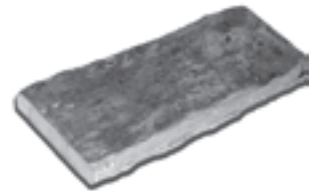

Bullnose Wall Cap/Pool Coping

ColumnCap

Wainscot/SillLedge

Natural Stone Tile

BLue Stone

Charcoal Gray

Mountain Rust

Terracotta Verde

REALSTONE ACCESSORIES SPECIFICATIONS

POOL COPING

Pool coping is available in 24" lengths (pool side) and widths of 12" or 16". The average thickness is 1½" to 2" with either a natural chiseled edge or bull nose on the pool side. The finish is natural on top.

WALL CAPS

Wall caps are 24" length and either 12" or 16" widths. The average thickness is 1" to 1½". The 24" edges are chiseled and sawn on the other edges. The finish is natural on top.

COLUMN CAPS

Column caps come in two sizes, 21" x 21" or 27" x 27" and can be ordered in other sizes. The average gauge is 1½" – 2" with chiseled edges.

WAINSCOT/SILL LEDGES

Wainscot/Sill Ledges are available in random lengths and are approximately 2½" x 2½" with a slight bevel to support run-off. They have a natural finish on the top, front face, and back and are sawn on the two butt ends and bottom.