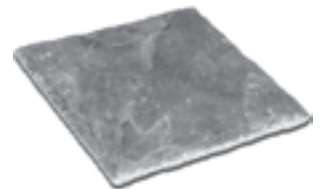

Bullnose Wall Cap/Pool Coping

ColumnCap

Wainscot/SillLedge

Natural Stone Tile

BLue Stone

Charcoal Gray

Mountain Rust

Terracotta Verde

REALSTONE ACCESSORIES SPECIFICATIONS

POOL COPING

Pool coping is available in 24" lengths (pool side) and widths of 12" or 16". The average thickness is 1½" to 2" with either a natural chiseled edge or bull nose on the pool side. The finish is natural on top.

WALL CAPS

Wall caps are 24" length and either 12" or 16" widths. The average thickness is 1" to 1½". The 24" edges are chiseled and sawn on the other edges. The finish is natural on top.

COLUMN CAPS

Column caps come in two sizes, 21" x 21" or 27" x 27" and can be ordered in other sizes. The average gauge is 1½" – 2" with chiseled edges.

NATURAL STONE TILE

Realstone Natural Stone is available in loose tile pieces to compliment our entire product line. These tiles can be used to finish an edge or for an entire surface. The tiles are available in two standard sizes 12" x 12" and 18" x 18". The average thickness is ½" and top finish is natural.