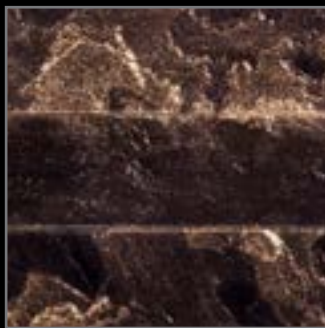

MARINE GLAZE

PYRITE GLAZE