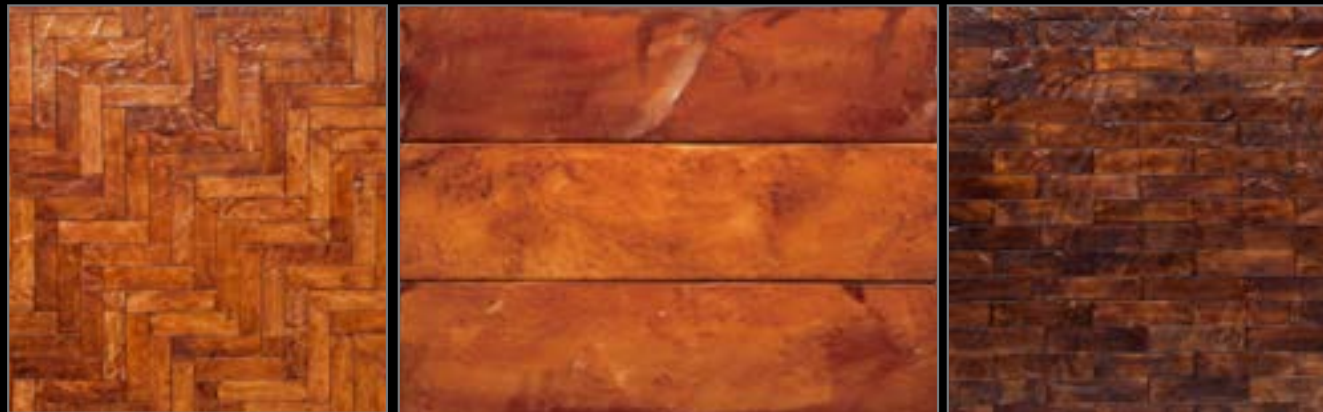

- Stardust

realstone SYSTEMS™
Inspiring. Timeless. Enduring.

tempered COLLECTION

Corona+ Robusto

LEATHER WRAPPED TILES | 3"X11.75" | SANDSTONE + LEATHER

more images at www.realstone.com

realstone SYSTEMS™
Inspiring. Timeless. Enduring.