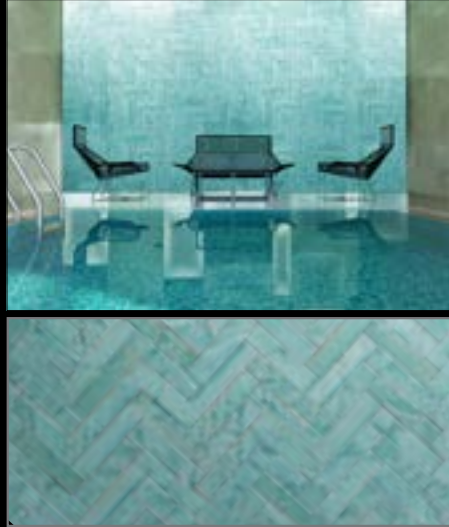

tempered COLLECTION

A REVOLUTION IN STONE AND TILE.
THE FINEST NATURAL STONE IS TEMPERED
WITH AN ARTIST'S PALETTE
TO CREATE THE RICH LOOK OF
GLAZED TILE AND GENUINE LEATHER.

WWW.REALSTONE.COM