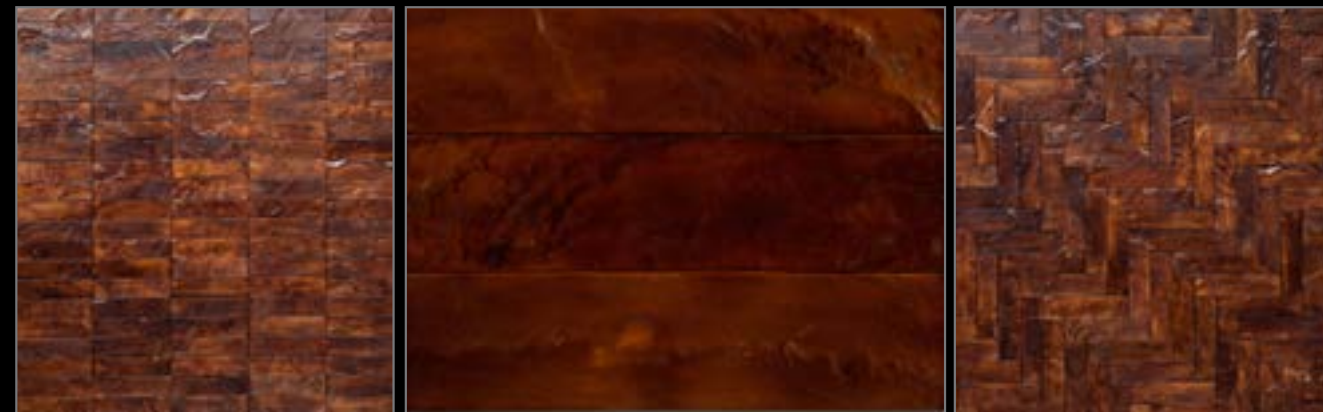

more images at www.realstone.com