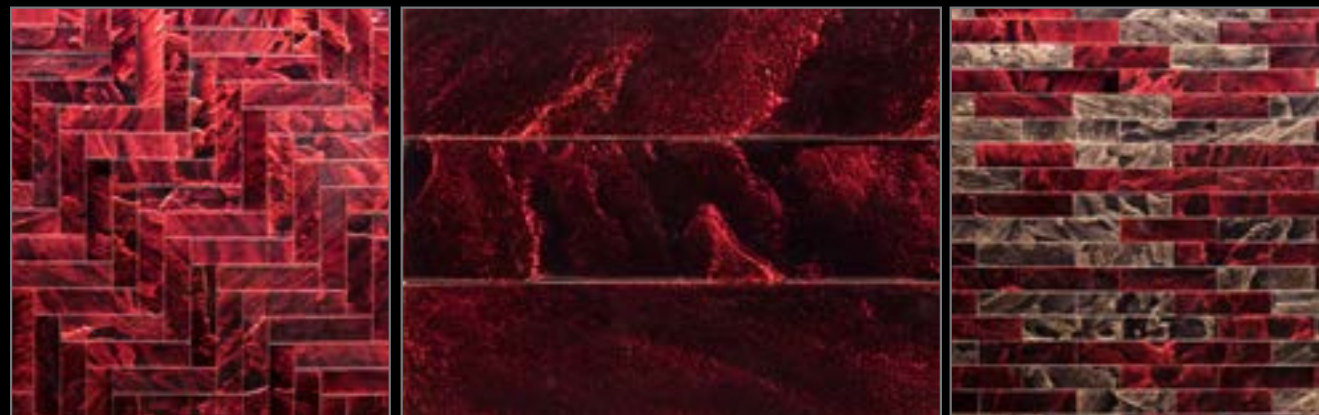

more images at www.realstone.com

realstone SYSTEMS™
Inspiring. Endless. Enduring.