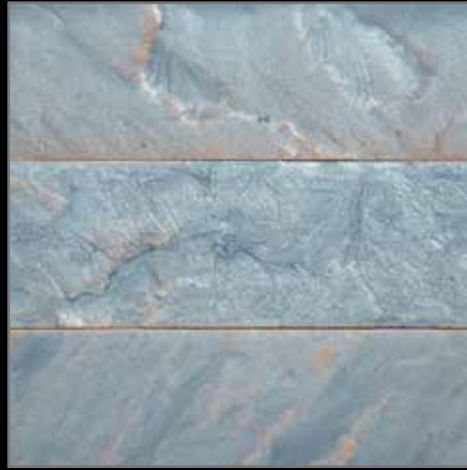

BLUE OPAL GLAZE