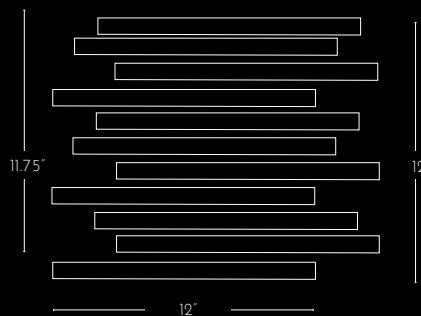

4"X4" TILES ON MESH

1"X12" TILES ON MESH