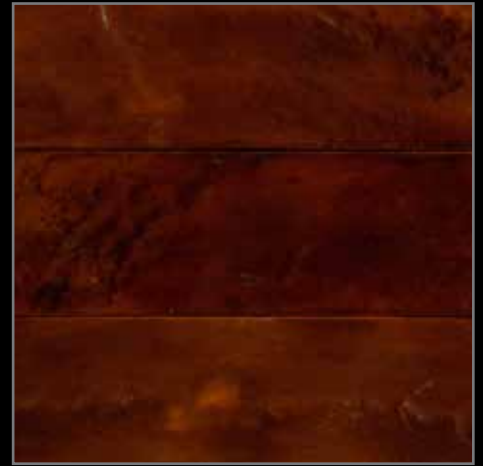

ROBUSTO LEATHER