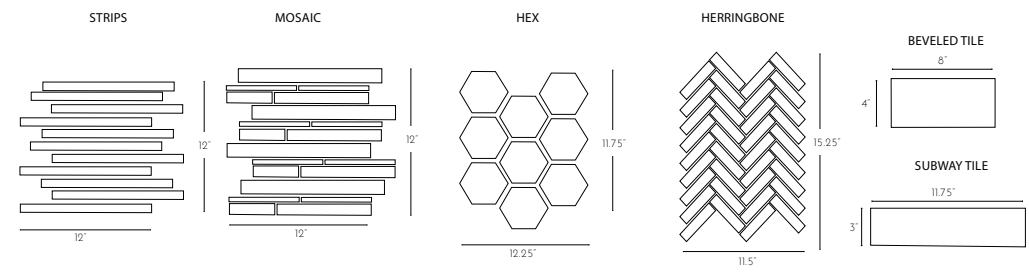

NATURAL STONE GLAZED METALLIC AND PIGMENT TILES

TEMPERED TILES >

Revolutionary and refined. The Tempered Collection combines natural stone with rich glazes and genuine leather. Each handmade piece features a unique cleft and depth, perfect for custom blends or bold, one-of-a-kind designs.

Stardust Metallic™ Hex