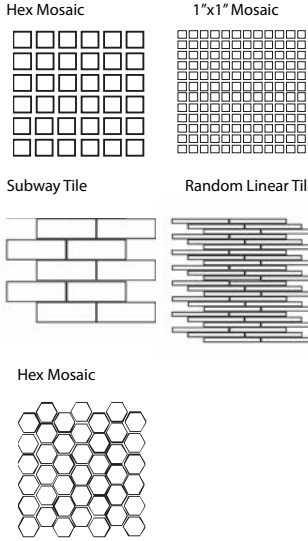

Color	Mounting	Collection	Piece Size	Mosaic Size	Finish	Gauge	Avg. Weight	Units Per Box	DCOF	Shade
Andes	Paper Faced	Trends	1"x1"	12"x12" (1sqft)	Matte, Semi-Gloss, Metallic	.25"	2.25 lbs	22	.53	V3
Bariloche	Paper Faced	Trends	1"x1"	12"x12" (1sqft)	Matte, Semi-Gloss, Metallic	.25"	2.25 lbs	22	.53	V3
Andante	Paper Faced	Trends	1"x1"	12"x12" (1sqft)	Matte, Semi-Gloss, Metallic	.25"	2.25 lbs	22	.53	V3
Charcoal 1"	Paper Faced	Malta	1"x1"	12"x12" (1sqft)	Matte, Semi-Gloss, Iridescent	.25"	2.25 lbs	22	.53	V3
Charcoal 2"	Paper Faced	Malta	2"x2"	12"x12" (1sqft)	Matte, Semi-Gloss, Iridescent	.25"	2.25 lbs	22	.35	V3
Charcoal Hex	Paper Faced	Malta	2"x2"	13"x12.75" (1sqft)	Matte, Semi-Gloss, Iridescent	.25"	2.25 lbs	22	.35	V3
Fern 1"	Paper Faced	Malta	1"x1"	12"x12" (1sqft)	Matte, Semi-Gloss	.25"	2.25 lbs	22	.53	V3
Fern 2"	Paper Faced	Malta	2"x2"	12"x12" (1sqft)	Matte, Semi-Gloss	.25"	2.25 lbs	22	.35	V3
Fern Hex	Paper Faced	Malta	2"x2"	13"x12.75" (1sqft)	Matte, Semi-Gloss	.25"	2.25 lbs	22	.35	V3
Ice 1"	Paper Faced	Malta	1"x1"	12"x12" (1sqft)	Matte, Semi-Gloss, Iridescent	.25"	2.25 lbs	22	.53	V3
Ice 2"	Paper Faced	Malta	2"x2"	12"x12" (1sqft)	Matte, Semi-Gloss, Iridescent	.25"	2.25 lbs	22	.35	V3
Ice Hex	Paper Faced	Malta	2"x2"	13"x12.75" (1sqft)	Matte, Semi-Gloss, Iridescent	.25"	2.25 lbs	22	.35	V3
Lapiz 1"	Paper Faced	Malta	1"x1"	12"x12" (1sqft)	Matte, Semi-Gloss	.25"	2.25 lbs	22	.53	V3
Lapiz 2"	Paper Faced	Malta	2"x2"	12"x12" (1sqft)	Matte, Semi-Gloss	.25"	2.25 lbs	22	.35	V3
Lapiz Hex	Paper Faced	Malta	2"x2"	13"x12.75" (1sqft)	Matte, Semi-Gloss	.25"	2.25 lbs	22	.35	V3
Hematite 1"	Mesh Mount	Mineral	1"x1"	12"x12" (1sqft)	Matte, Semi-Gloss, Metallic	.25"	2.25 lbs	22	.86	V3
Hematite Subway	Mesh Mount	Mineral	2"x6"	12"x13.75" (1sqft)	Matte, Semi-Gloss, Metallic	.25"	2.25 lbs	22	-	V3
Hematite Random Linear	Mesh Mount	Mineral	7/16"x6"	12.875"x15.125" (1sqft)	Matte, Semi-Gloss, Metallic	.25"	2.25 lbs	22	-	V3
Jaspilite 1"	Mesh Mount	Mineral	1"x1"	12"x12" (1sqft)	Matte, Semi-Gloss, Metallic	.25"	2.25 lbs	22	.86	V3
Jaspilite Subway	Mesh Mount	Mineral	2"x6"	12"x13.75" (1sqft)	Matte, Semi-Gloss, Metallic	.25"	2.25 lbs	22	-	V3
Jaspilite Random Linear	Mesh Mount	Mineral	7/16"x6"	12.875"x15.125" (1sqft)	Matte, Semi-Gloss, Metallic	.25"	2.25 lbs	22	-	V3
Limonite 1"	Mesh Mount	Mineral	1"x1"	12"x12" (1sqft)	Matte, Semi-Gloss, Metallic	.25"	2.25 lbs	22	.86	V3
Limonite Subway	Mesh Mount	Mineral	2"x6"	12"x13.75" (1sqft)	Matte, Semi-Gloss, Metallic	.25"	2.25 lbs	22	-	V3
Limonite Random Linear	Mesh Mount	Mineral	7/16"x6"	12.875"x15.125" (1sqft)	Matte, Semi-Gloss, Metallic	.25"	2.25 lbs	22	-	V3