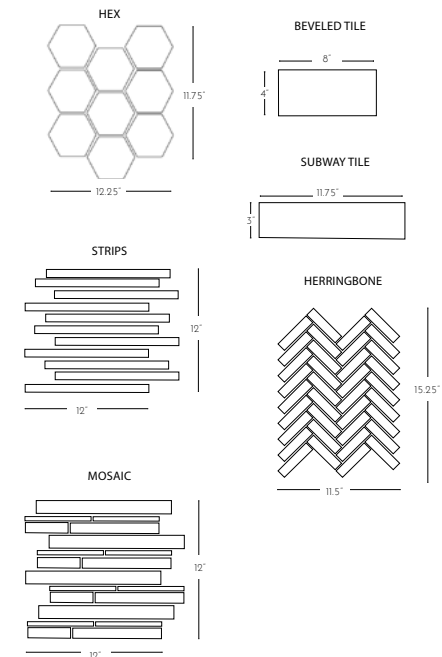

Color	Format	Stone Type	Size	Finish	Gauge	Avg. Weight	Units Per Box
GLAZE/Metallic							
Azure	Subway Tile	Metallic Glaze on Sandstone	3"x11.75" (.25sqft)	Glazed	.25"	1.21lbs	32
Black Hills Gold	Beveled Tile	Metallic Glaze on Sandstone	4"x8" (.20sqft)	Glazed	.625"	1.5 lbs	32
Blush	Subway Tile	Metallic Glaze on Sandstone	3"x11.75" (.25sqft)	Glazed	.25"	1.21lbs	32
Blue Opal	Subway Tile	Sandstone	3"x11.75" (.25sqft)	Glazed	.25"	1.21lbs	32
Fog	Subway Tile	Black Limestone	3"x11.75" (.25sqft)	Glazed	.25"	1.21lbs	32
Gummetal	Subway Tile	Metallic Glaze on Sandstone	3"x11.75" (.25sqft)	Glazed	.25"	1.21lbs	32
Jade	Subway Tile	Metallic Glaze on Sandstone	3"x11.75" (.25sqft)	Glazed	.25"	1.21lbs	32
Marine	Subway Tile	Sandstone	3"x11.75" (.25sqft)	Glazed	.25"	1.21lbs	32
Ore	Subway Tile	Metallic Glaze on Sandstone	3"x11.75" (.25sqft)	Glazed	.25"	1.21lbs	32
Pale Gold	Subway Tile	Metallic Glaze on Sandstone	3"x11.75" (.25sqft)	Glazed	.25"	1.21lbs	32
Pyrite	Subway Tile	Metallic Glaze on Sandstone	3"x11.75" (.25sqft)	Glazed	.25"	1.21lbs	32
Ruby	Subway Tile	Metallic Glaze on Sandstone	3"x11.75" (.25sqft)	Glazed	.25"	1.21lbs	32
Sapphire	Subway Tile	Metallic Glaze on Sandstone	3"x11.75" (.25sqft)	Glazed	.25"	1.21lbs	32
Sea Foam	Subway Tile	Black Limestone	3"x11.75" (.25sqft)	Glazed	.25"	1.21lbs	32
Snow Drift	Subway Tile	Sandstone	3"x11.75" (.25sqft)	Glazed	.25"	1.21lbs	32
Storm	Subway Tile	Black Limestone	3"x11.75" (.25sqft)	Glazed	.25"	1.21lbs	32
Stardust	Subway Tile	Metallic Glaze on Sandstone	3"x11.75" (.25sqft)	Glazed	.25"	1.21lbs	32
Blue Opal Mosaic	Mosaic on Mesh	Sandstone	12"x12" (1sqft)	Glazed	.25"	4.5 lbs	5
Fog Blend Hex	Mosaic on Mesh	Black Limestone	11.75"x12.25" (1sqft)	Glazed	.25"	4.5 lbs	5
Fog Strips	Mosaic on Mesh	Black Limestone	12"x12" (1sqft)	Glazed	.25"	4.5 lbs	5
Jade Herringbone	Mosaic on Mesh	Sandstone	11.5"x15.25" (1sqft)	Glazed	.25"	3.5 lbs	5
Pale Gold Mosaic	Mosaic on Mesh	Metallic Glaze on Sandstone	12"x12" (1sqft)	Glazed	.25"	4.5 lbs	5
Pyrite Mosaic	Mosaic on Mesh	Metallic Glaze on Sandstone	12"x12" (1sqft)	Glazed	.25"	4.5 lbs	5
Sea Salt Blend Hex	Mosaic on Mesh	Sandstone	11.75"x12.25" (1sqft)	Glazed	.25"	4.5 lbs	5
Sea Salt Blend Strips	Mosaic on Mesh	Sandstone	12"x12" (1sqft)	Glazed	.25"	4.5 lbs	5
Snow Drift Strips	Mosaic on Mesh	Sandstone	12"x12" (1sqft)	Glazed	.25"	4.5 lbs	5
Stardust Blend Hex	Mosaic on Mesh	Sandstone	11.75"x12.25" (1sqft)	Glazed	.25"	4.5 lbs	5
All Colors	Bullnose Trim	Sandstone or Black Limestone	11.75"x.75"	Glazed	.75	NA	5
Leather							
Corona Leather	Subway Tile	Sandstone	3"x11.75" (.25sqft)	Leather	.25"	1.91lbs	32
Nickel Leather	Subway Tile	Sandstone	3"x11.75" (.25sqft)	Leather	.25"	1.91lbs	32
Toro Leather	Subway Tile	Sandstone	3"x11.75" (.25sqft)	Leather	.25"	1.91lbs	32
Robusto Leather	Subway Tile	Sandstone	3"x11.75" (.25sqft)	Leather	.25"	1.91lbs	32
All Colors	Bullnose Trim	Sandstone	11.75"x.75"	Leather	.75	NA	5