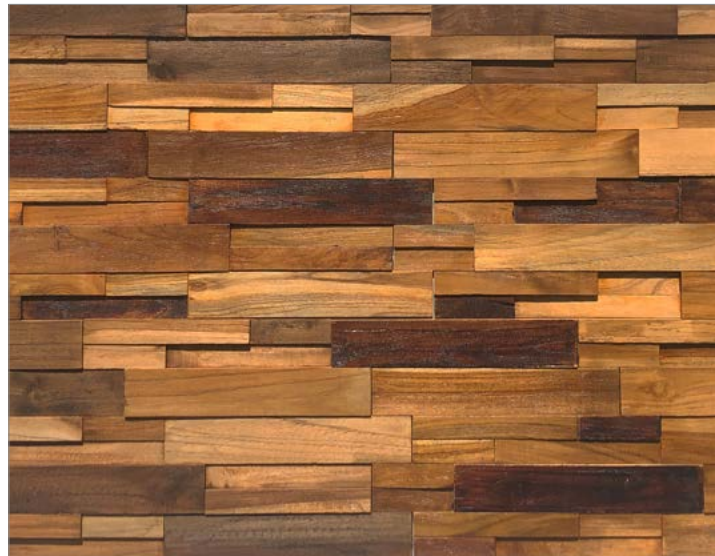

Reclaimed Wood-Multi Panel™