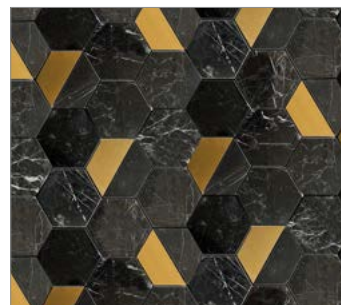

Fairmont Brass Black Hex Mosaic
7.87"x10.43" | Marble + Brass Finish