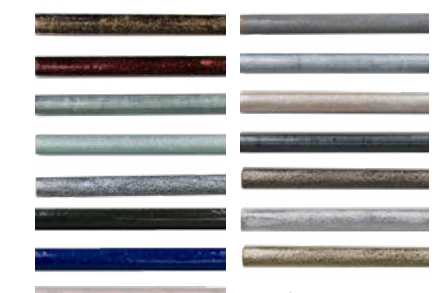

Smoke Grey Flamed Panel™

New York Blue Shadowstone Panel™

Nero Honed Panel™

Nero LedgeStone Panel™

Galaxy Black Shadowstone Panel™

Blackstone Leathered Panel™

Charcoal Shadowstone Panel™

Carbon Honed Accentstone Panel™

Fog Strips™

Storm Glaze Tile™

Sea Foam Glaze Tile™

Fog Blend Glaze Hex™

Marine Glaze Tile™

Azure Metallic Tile™

Sea Salt Blend Strips™

Sea Salt Blend Hex™

Pale Gold Metallic Tile™

Pale Gold Metallic Mosaic™

Ore Glaze Metallic Tile™

New- Black Hills Gold™

Pyrite Glaze Metallic Tile™

Pyrite Metallic Mosaic™

Jade Glaze Tile™

Jade Herringbone™

Ruby Glaze Metallic Tile™

Sapphire Glaze Tile™

Blush Glaze Tile™

Pencil Trim

Ore Glazed Tempered Tile

Tempered Pale Gold Mosaic

LEATHER WRAPPED TILES TEMPERED TILES >

Revolutionary. No other word better describes this collection of stone and tile. We've taken our quality natural stone products that we're known for and tempered them with an artist's palette to create the uniquely rich, genuine leather. tiles With its distinctive stone cleft, each piece adds a depth of color and texture. Mix and match the colors in a variety of patterns for unique installations.