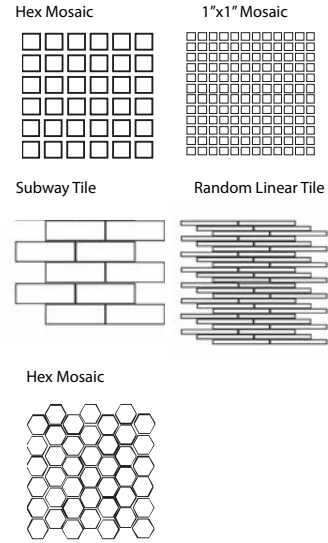

Color	Mounting	Collection	Piece Size	Mosaic Size	Finish	Gauge	Avg. Weight	Units Per Box	DCOF	Shade
Andes	Paper Faced	Trends	1"x1"	12"x12" (1sqft)	Matte, Semi-Gloss, Metallic	.25"	2.25 lbs	22	.53	V3
Bariloche	Paper Faced	Trends	1"x1"	12"x12" (1sqft)	Matte, Semi-Gloss, Metallic	.25"	2.25 lbs	22	.53	V3
Andante	Paper Faced	Trends	1"x1"	12"x12" (1sqft)	Matte, Semi-Gloss, Metallic	.25"	2.25 lbs	22	.53	V3
Charcoal 1"	Paper Faced	Malta	1"x1"	12"x12" (1sqft)	Matte, Semi-Gloss, Iridescent	.25"	2.25 lbs	22	.53	V3
Charcoal 2"	Paper Faced	Malta	2"x2"	12"x12" (1sqft)	Matte, Semi-Gloss, Iridescent	.25"	2.25 lbs	22	.35	V3
Charcoal Hex	Paper Faced	Malta	2"x2"	13"x12.75" (1sqft)	Matte, Semi-Gloss, Iridescent	.25"	2.25 lbs	22	.35	V3
Fern 1"	Paper Faced	Malta	1"x1"	12"x12" (1sqft)	Matte, Semi-Gloss	.25"	2.25 lbs	22	.53	V3
Fern 2"	Paper Faced	Malta	2"x2"	12"x12" (1sqft)	Matte, Semi-Gloss	.25"	2.25 lbs	22	.35	V3
Fern Hex	Paper Faced	Malta	2"x2"	13"x12.75" (1sqft)	Matte, Semi-Gloss	.25"	2.25 lbs	22	.35	V3
Ice 1"	Paper Faced	Malta	1"x1"	12"x12" (1sqft)	Matte, Semi-Gloss, Iridescent	.25"	2.25 lbs	22	.53	V3
Ice 2"	Paper Faced	Malta	2"x2"	12"x12" (1sqft)	Matte, Semi-Gloss, Iridescent	.25"	2.25 lbs	22	.35	V3
Ice Hex	Paper Faced	Malta	2"x2"	13"x12.75" (1sqft)	Matte, Semi-Gloss, Iridescent	.25"	2.25 lbs	22	.35	V3
Lapiz 1"	Paper Faced	Malta	1"x1"	12"x12" (1sqft)	Matte, Semi-Gloss	.25"	2.25 lbs	22	.53	V3
Lapiz 2"	Paper Faced	Malta	2"x2"	12"x12" (1sqft)	Matte, Semi-Gloss	.25"	2.25 lbs	22	.35	V3
Lapiz Hex	Paper Faced	Malta	2"x2"	13"x12.75" (1sqft)	Matte, Semi-Gloss	.25"	2.25 lbs	22	.35	V3
Hematite 1"	Mesh Mount	Mineral	1"x1"	12"x12" (1sqft)	Matte, Semi-Gloss, Metallic	.25"	2.25 lbs	22	.86	V3
Hematite Subway	Mesh Mount	Mineral	2"x6"	12"x13.75" (1sqft)	Matte, Semi-Gloss, Metallic	.25"	2.25 lbs	22	-	V3
Hematite Random Linear	Mesh Mount	Mineral	7/16"x6"	12.875"x15.125" (1sqft)	Matte, Semi-Gloss, Metallic	.25"	2.25 lbs	22	-	V3
Jaspilite 1"	Mesh Mount	Mineral	1"x1"	12"x12" (1sqft)	Matte, Semi-Gloss, Metallic	.25"	2.25 lbs	22	.86	V3
Jaspilite Subway	Mesh Mount	Mineral	2"x6"	12"x13.75" (1sqft)	Matte, Semi-Gloss, Metallic	.25"	2.25 lbs	22	-	V3
Jaspilite Random Linear	Mesh Mount	Mineral	7/16"x6"	12.875"x15.125" (1sqft)	Matte, Semi-Gloss, Metallic	.25"	2.25 lbs	22	-	V3
Limonite 1"	Mesh Mount	Mineral	1"x1"	12"x12" (1sqft)	Matte, Semi-Gloss, Metallic	.25"	2.25 lbs	22	.86	V3
Limonite Subway	Mesh Mount	Mineral	2"x6"	12"x13.75" (1sqft)	Matte, Semi-Gloss, Metallic	.25"	2.25 lbs	22	-	V3
Limonite Random Linear	Mesh Mount	Mineral	7/16"x6"	12.875"x15.125" (1sqft)	Matte, Semi-Gloss, Metallic	.25"	2.25 lbs	22	-	V3