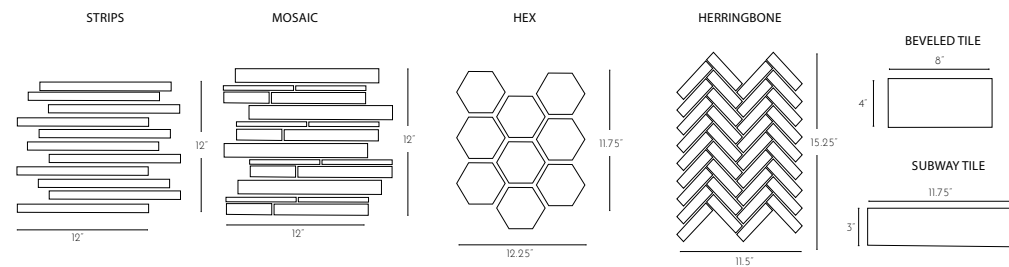

NATURAL STONE GLAZED METALLIC AND PIGMENT TILES

TEMPERED TILES >

Revolutionary and refined. The Tempered Collection combines natural stone with rich glazes and genuine leather. Each handmade piece features a unique cleft and depth, perfect for custom blends or bold, one-of-a-kind designs.

Stardust Metallic™ Hex