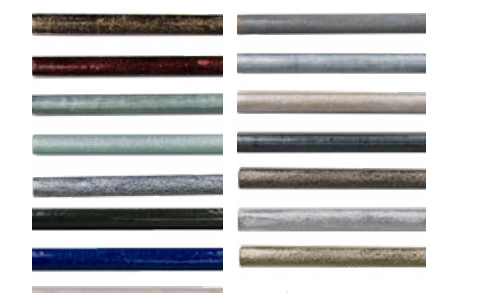

Smoke Grey Flamed Panel™

New York Blue Shadowstone Panel™

Nero Honed Panel™

Nero LedgeStone Panel™

Galaxy Black Shadowstone Panel™

Blackstone Leathered Panel™

Charcoal Shadowstone Panel™

Carbon Honed Accentstone Panel™

Fog Strips™

Storm Glaze Tile™

Sea Foam Glaze Tile™

Fog Blend Glaze Hex™

Marine Glaze Tile™

Azure Metallic Tile™

Sea Salt Blend Strips™

Sea Salt Blend Hex™

Pale Gold Metallic Tile™

Pale Gold Metallic Mosaic™

Ore Glaze Metallic Tile™

New- Black Hills Gold™

Pyrite Glaze Metallic Tile™

Pyrite Metallic Mosaic™

Jade Glaze Tile™

Jade Herringbone™

Ruby Glaze Metallic Tile™

Sapphire Glaze Tile™

Blush Glaze Tile™

Pencil Trim

Ore Glazed Tempered Tile

Tempered Pale Gold Mosaic

LEATHER WRAPPED TILES TEMPERED TILES >

Revolutionary. No other word better describes this collection of stone and tile. We've taken our quality natural stone products that we're known for and tempered them with an artist's palette to create the uniquely rich, genuine leather. tiles With its distinctive stone cleft, each piece adds a depth of color and texture. Mix and match the colors in a variety of patterns for unique installations.