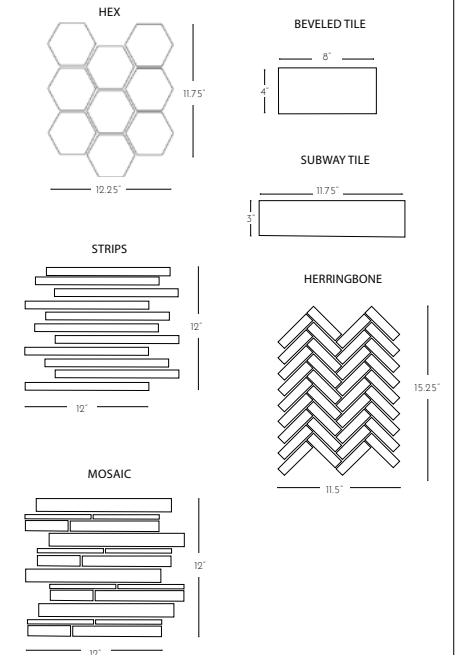

Color	Format	Stone Type	Size	Finish	Gauge	Avg. Weight	Units Per Box
GLAZE/Metallic							
Azure	Subway Tile	Metallic Glaze on Sandstone	3"x11.75" (.25sqft)	Glazed	.25"	1.21lbs	32
Black Hills Gold	Beveled Tile	Metallic Glaze on Sandstone	4"x8" (.20sqft)	Glazed	.625"	1.5 lbs	32
Blush	Subway Tile	Metallic Glaze on Sandstone	3"x11.75" (.25sqft)	Glazed	.25"	1.21lbs	32
Blue Opal	Subway Tile	Sandstone	3"x11.75" (.25sqft)	Glazed	.25"	1.21lbs	32
Fog	Subway Tile	Black Limestone	3"x11.75" (.25sqft)	Glazed	.25"	1.21lbs	32
Gummetal	Subway Tile	Metallic Glaze on Sandstone	3"x11.75" (.25sqft)	Glazed	.25"	1.21lbs	32
Jade	Subway Tile	Metallic Glaze on Sandstone	3"x11.75" (.25sqft)	Glazed	.25"	1.21lbs	32
Marine	Subway Tile	Sandstone	3"x11.75" (.25sqft)	Glazed	.25"	1.21lbs	32
Ore	Subway Tile	Metallic Glaze on Sandstone	3"x11.75" (.25sqft)	Glazed	.25"	1.21lbs	32
Pale Gold	Subway Tile	Metallic Glaze on Sandstone	3"x11.75" (.25sqft)	Glazed	.25"	1.21lbs	32
Pyrite	Subway Tile	Metallic Glaze on Sandstone	3"x11.75" (.25sqft)	Glazed	.25"	1.21lbs	32
Ruby	Subway Tile	Metallic Glaze on Sandstone	3"x11.75" (.25sqft)	Glazed	.25"	1.21lbs	32
Sapphire	Subway Tile	Metallic Glaze on Sandstone	3"x11.75" (.25sqft)	Glazed	.25"	1.21lbs	32
Sea Foam	Subway Tile	Black Limestone	3"x11.75" (.25sqft)	Glazed	.25"	1.21lbs	32
Snow Drift	Subway Tile	Sandstone	3"x11.75" (.25sqft)	Glazed	.25"	1.21lbs	32
Storm	Subway Tile	Black Limestone	3"x11.75" (.25sqft)	Glazed	.25"	1.21lbs	32
Stardust	Subway Tile	Metallic Glaze on Sandstone	3"x11.75" (.25sqft)	Glazed	.25"	1.21lbs	32
Blue Opal Mosaic	Mosaic on Mesh	Sandstone	12"x12" (1sqft)	Glazed	.25"	4.5 lbs	5
Fog Blend Hex	Mosaic on Mesh	Black Limestone	11.75"x12.25" (1sqft)	Glazed	.25"	4.5 lbs	5
Fog Strips	Mosaic on Mesh	Black Limestone	12"x12" (1sqft)	Glazed	.25"	4.5 lbs	5
Jade Herringbone	Mosaic on Mesh	Sandstone	11.5"x15.25" (1sqft)	Glazed	.25"	3.5 lbs	5
Pale Gold Mosaic	Mosaic on Mesh	Metallic Glaze on Sandstone	12"x12" (1sqft)	Glazed	.25"	4.5 lbs	5
Pyrite Mosaic	Mosaic on Mesh	Metallic Glaze on Sandstone	12"x12" (1sqft)	Glazed	.25"	4.5 lbs	5
Sea Salt Blend Hex	Mosaic on Mesh	Sandstone	11.75"x12.25" (1sqft)	Glazed	.25"	4.5 lbs	5
Sea Salt Blend Strips	Mosaic on Mesh	Sandstone	12"x12" (1sqft)	Glazed	.25"	4.5 lbs	5
Snow Drift Strips	Mosaic on Mesh	Sandstone	12"x12" (1sqft)	Glazed	.25"	4.5 lbs	5
Stardust Blend Hex	Mosaic on Mesh	Sandstone	11.75"x12.25" (1sqft)	Glazed	.25"	4.5 lbs	5
All Colors	Bullnose Trim	Sandstone or Black Limestone	11.75"x.75"	Glazed	.75	NA	5
Leather							
Corona Leather	Subway Tile	Sandstone	3"x11.75" (.25sqft)	Leather	.25"	1.91lbs	32
Nickel Leather	Subway Tile	Sandstone	3"x11.75" (.25sqft)	Leather	.25"	1.91lbs	32
Toro Leather	Subway Tile	Sandstone	3"x11.75" (.25sqft)	Leather	.25"	1.91lbs	32
Robusto Leather	Subway Tile	Sandstone	3"x11.75" (.25sqft)	Leather	.25"	1.91lbs	32
All Colors	Bullnose Trim	Sandstone	11.75"x.75"	Leather	.75	NA	5