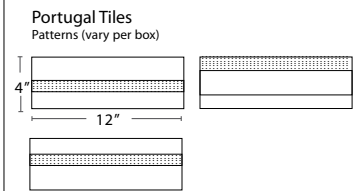

STONE TILES

Color	Format	Stone Type	Size	Finish	Gauge	Avg. Weight	Units Per Box
Portugal Areia	Tile	Limestone	4"x12" (0.33 sqft)	Dimensional	0.25" - 0.75"	2.6 lbs	20
Portugal Cinza	Tile	Marble		Flat	0.25"	1.9 lbs	30
Portugal Terra	Tile	Limestone					
Portugal Venato	Tile	Marble					
Portugal- all colors	Large format tile	Upon Request					
Color	Format	Stone Type	Size	Finish	Gauge	Avg. Weight	Units Per Box
Berkshire Buff	Heavy gauge tile	Quartzite	18"x18" (2.25 sqft)	Honed, Sandblasted	.7"- .8"	11lbs 25.5lbs	5 3
Latte	Tile	Travertine	6"x24" (1 sqft)	Honed	.4"	5-5.5lbs 11lbs	10 5
Nero	Tile	Granite	x x	Honed	.4"	5-5.5lbs 11lbs	10 5
Pewter	Tile	Limestone	x x	Honed	.4"	5-5.5lbs 11lbs	10 5
Smoky Birch	Tile	Limestone	x x	Honed	.4"	5-5.5lbs 11lbs	10 5
Strata	Tile	Quartzite	x x	Honed	.4"	5-5.5lbs 11lbs	10 5
White Birch	Tile	Limestone	x x	Honed	.4"	5-5.5lbs 11lbs	10 5
Gilded Frost	Tile	Marble	3"x6" (.125sqft)	Honed	.4"	.71 lbs	30